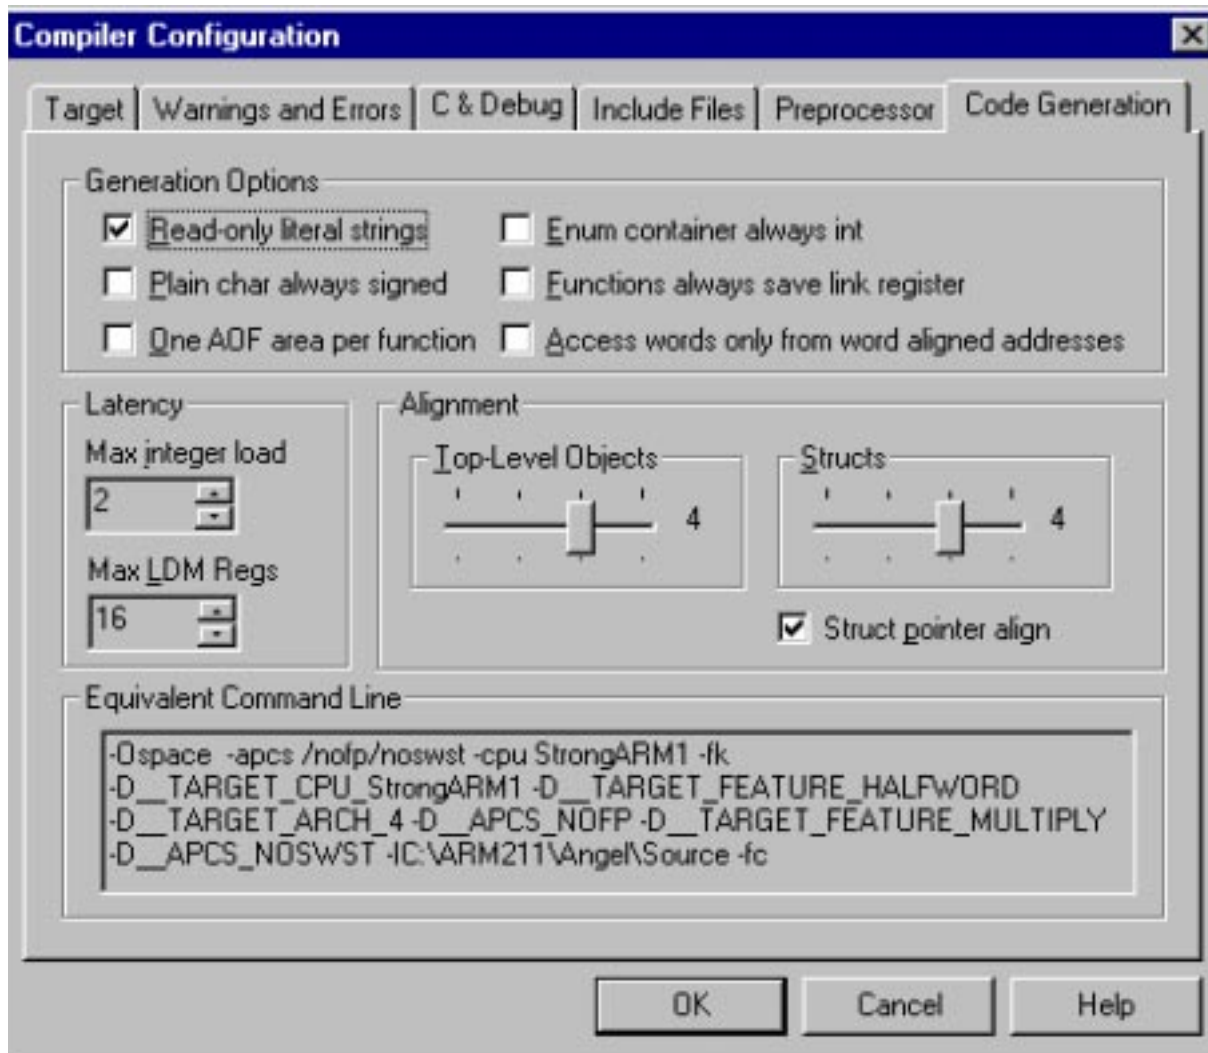

## Project Specific - settings

**Generic Settings for all tools**