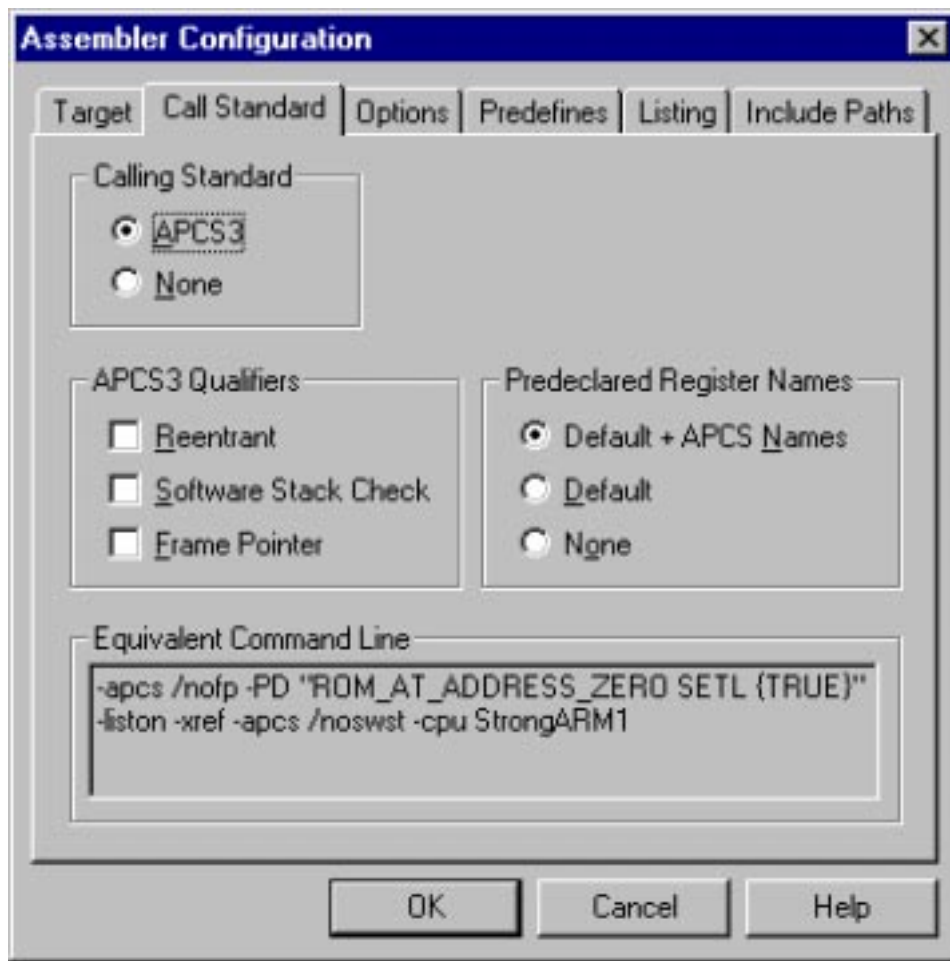

Project Specific - settings