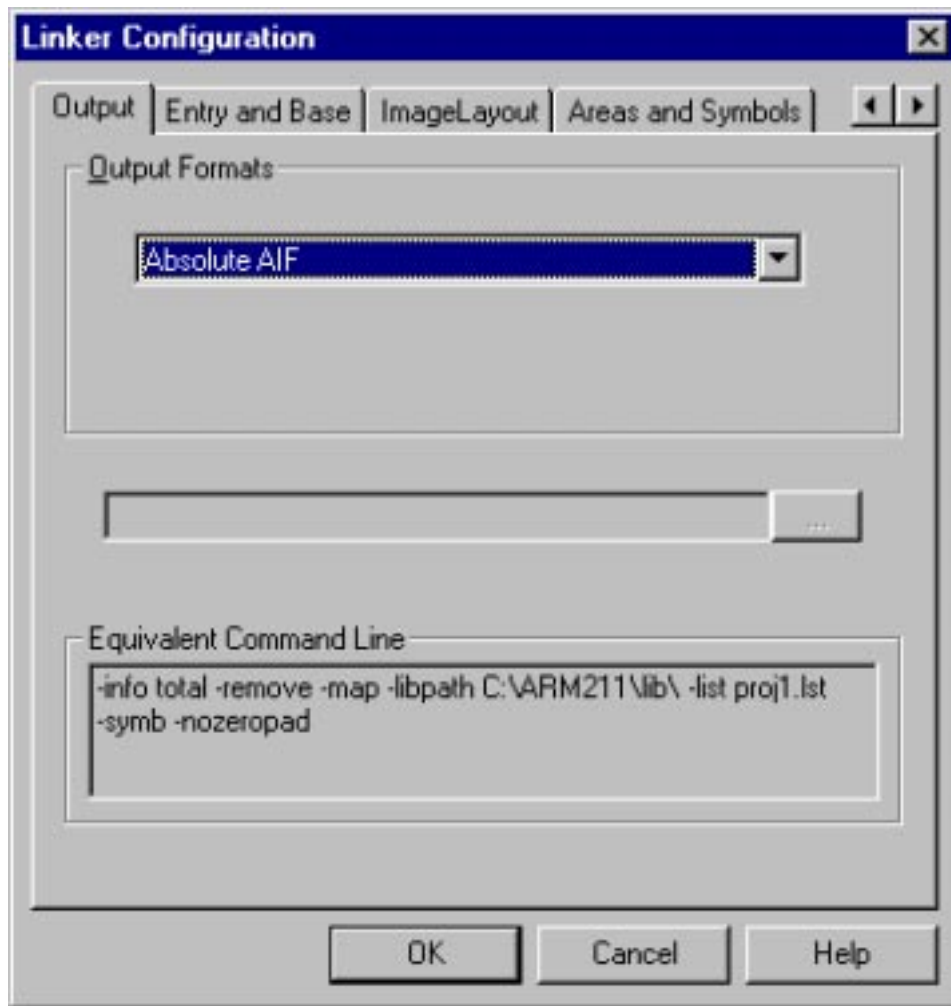

## Project Specific - settings

**Generic Settings for all tools**