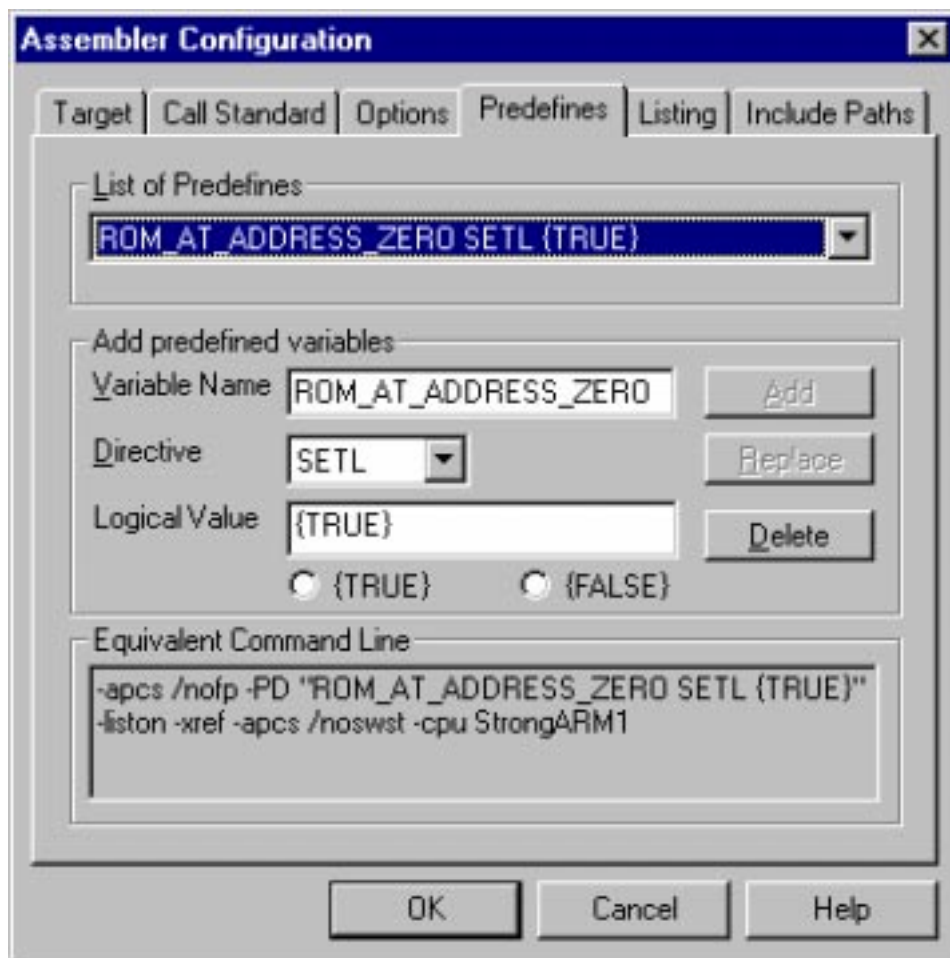

# **ARM Tools**

**Configuration flags and settings for making program which  
will run on the SmartBadge under Angel**

G. Q. Maguire Jr. (KTH) and M. T. Smith (HP)

Version 0.1

1999.03.26

© 1999 Maguire and Smith

## Project Specific - settings

**Generic Settings for all tools**