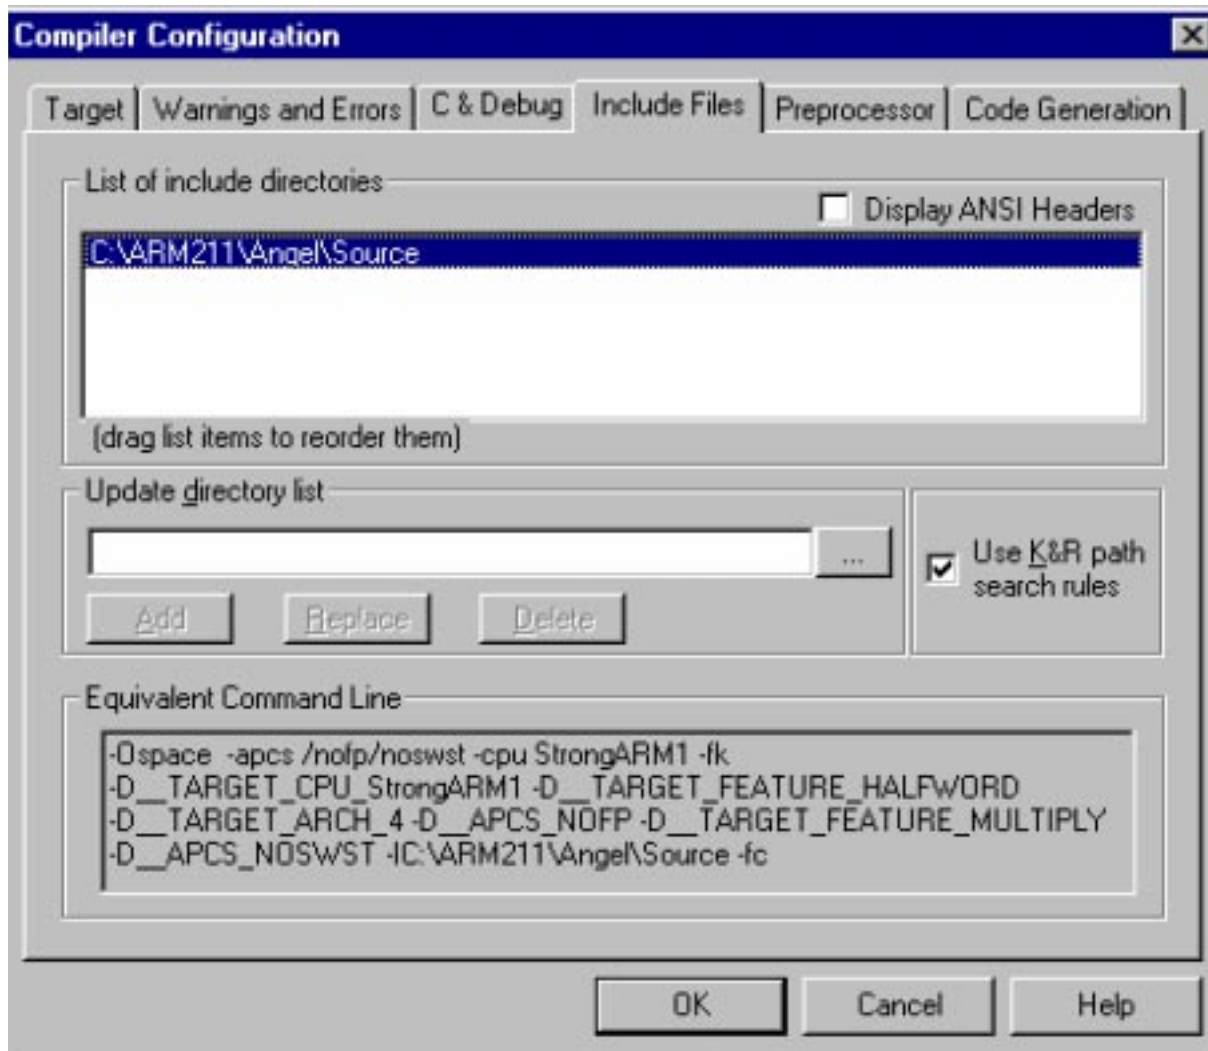

## Project Specific - settings

**Generic Settings for all tools**