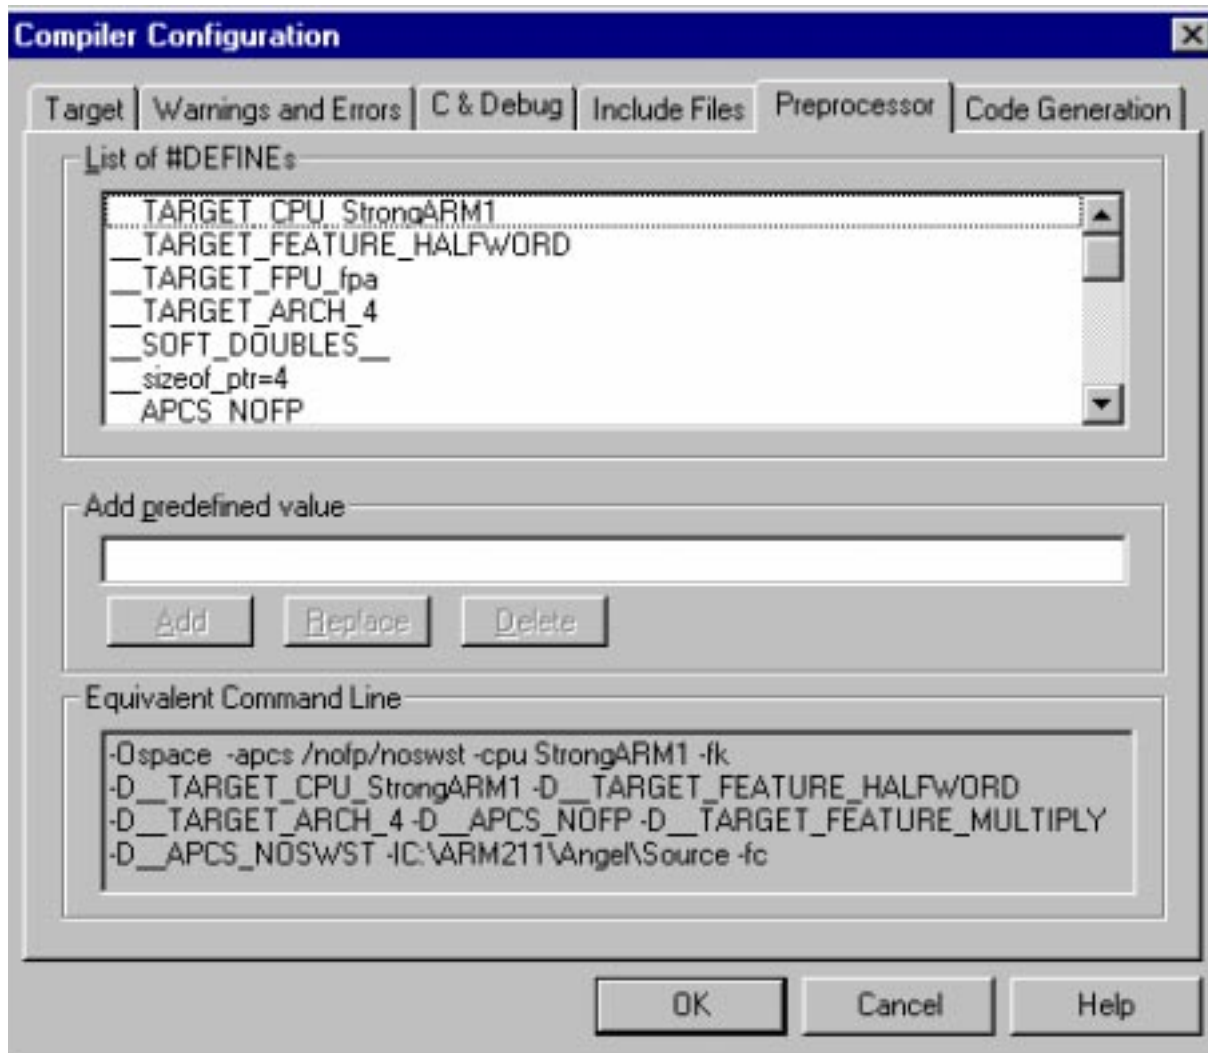

## Project Specific - settings

**Generic Settings for all tools**