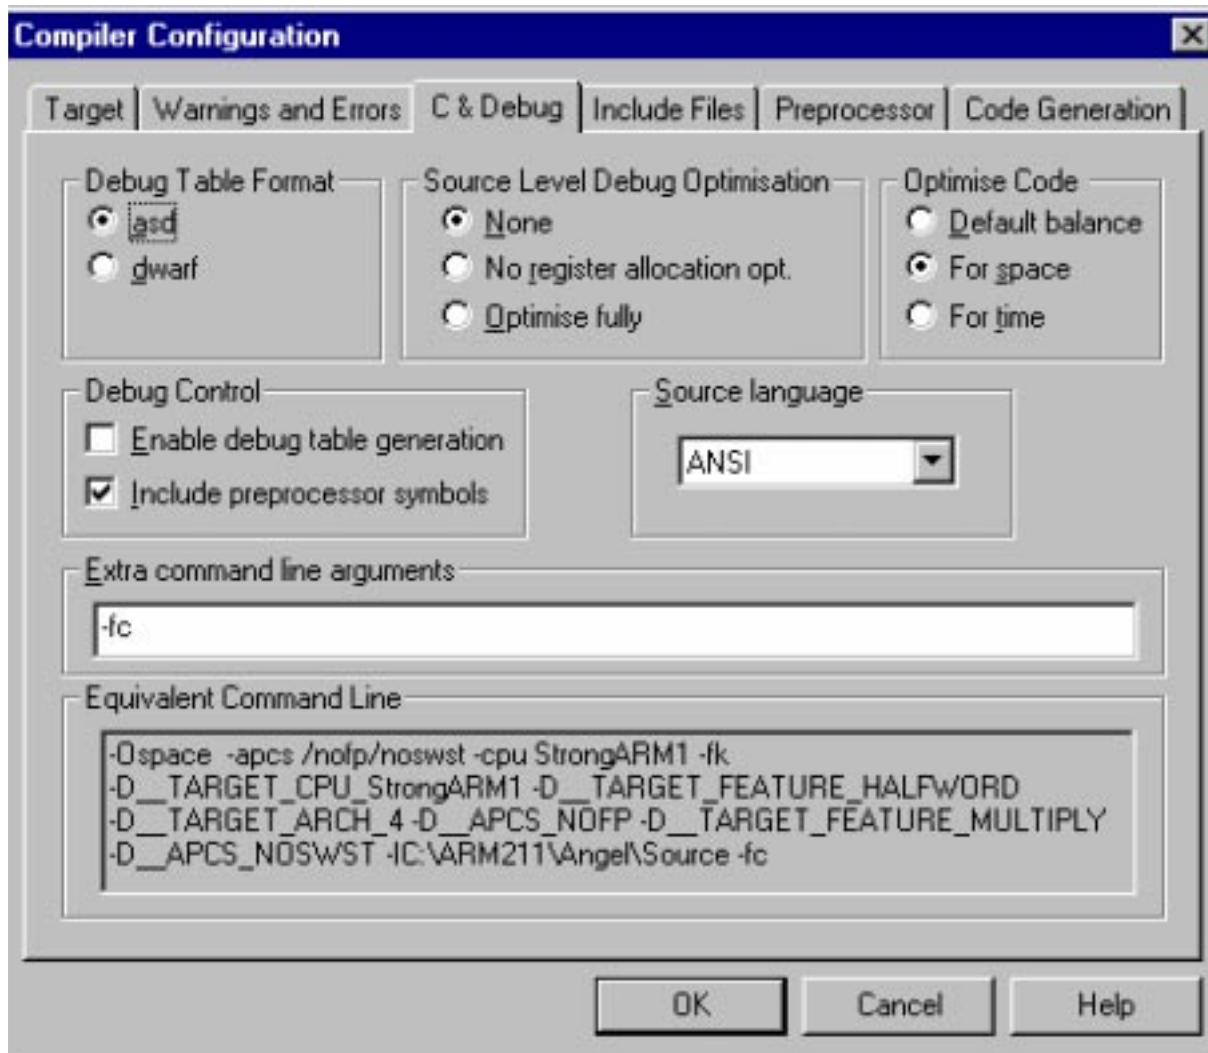

## Project Specific - settings

**Generic Settings for all tools**