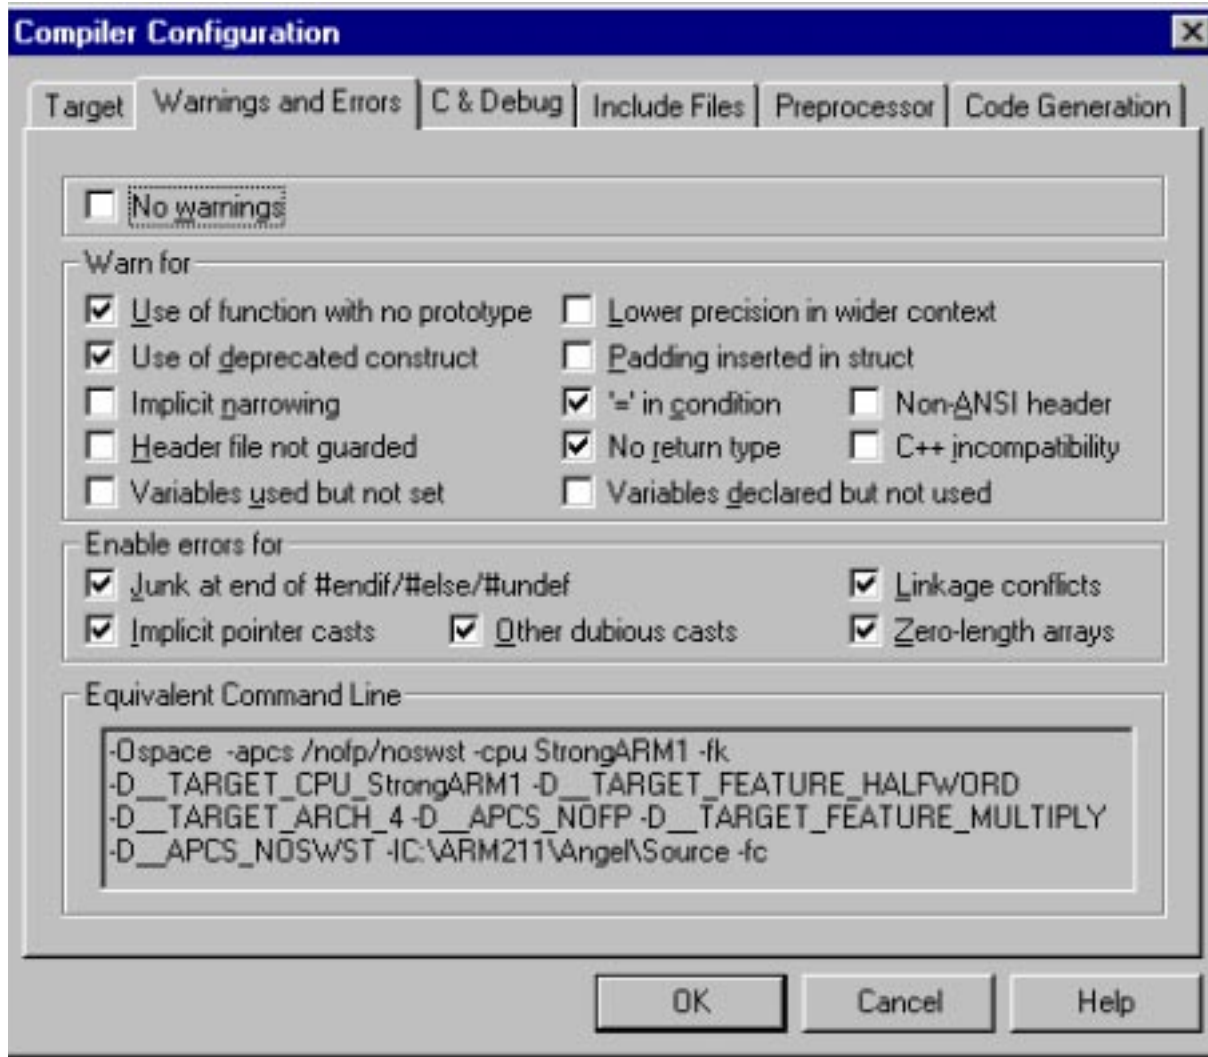

## Project Specific - settings

**Generic Settings for all tools**