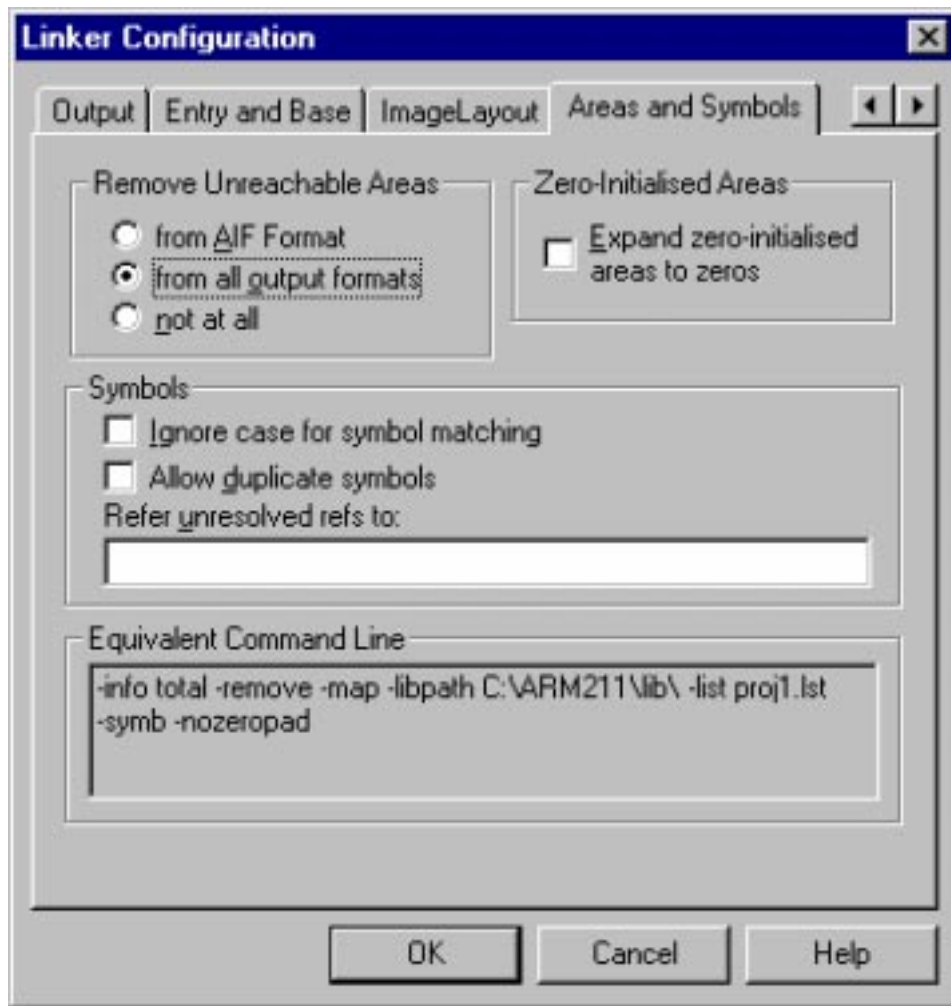

## Project Specific - settings

**Generic Settings for all tools**