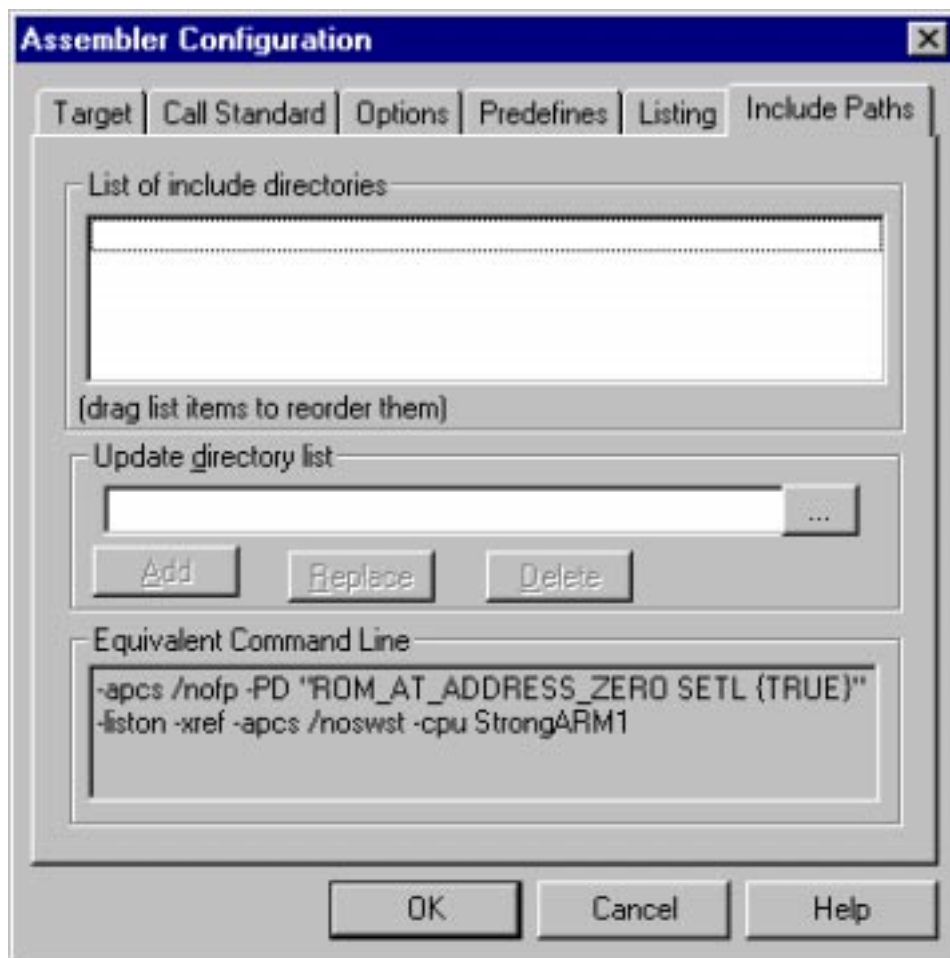

# **ARM Tools**

**Configuration flags and settings for making program which  
will run on the SmartBadge under Angel**

G. Q. Maguire Jr. (KTH) and M. T. Smith (HP)

Version 0.1

1999.03.26

© 1999 Maguire and Smith

## Project Specific - settings

**Generic Settings for all tools**