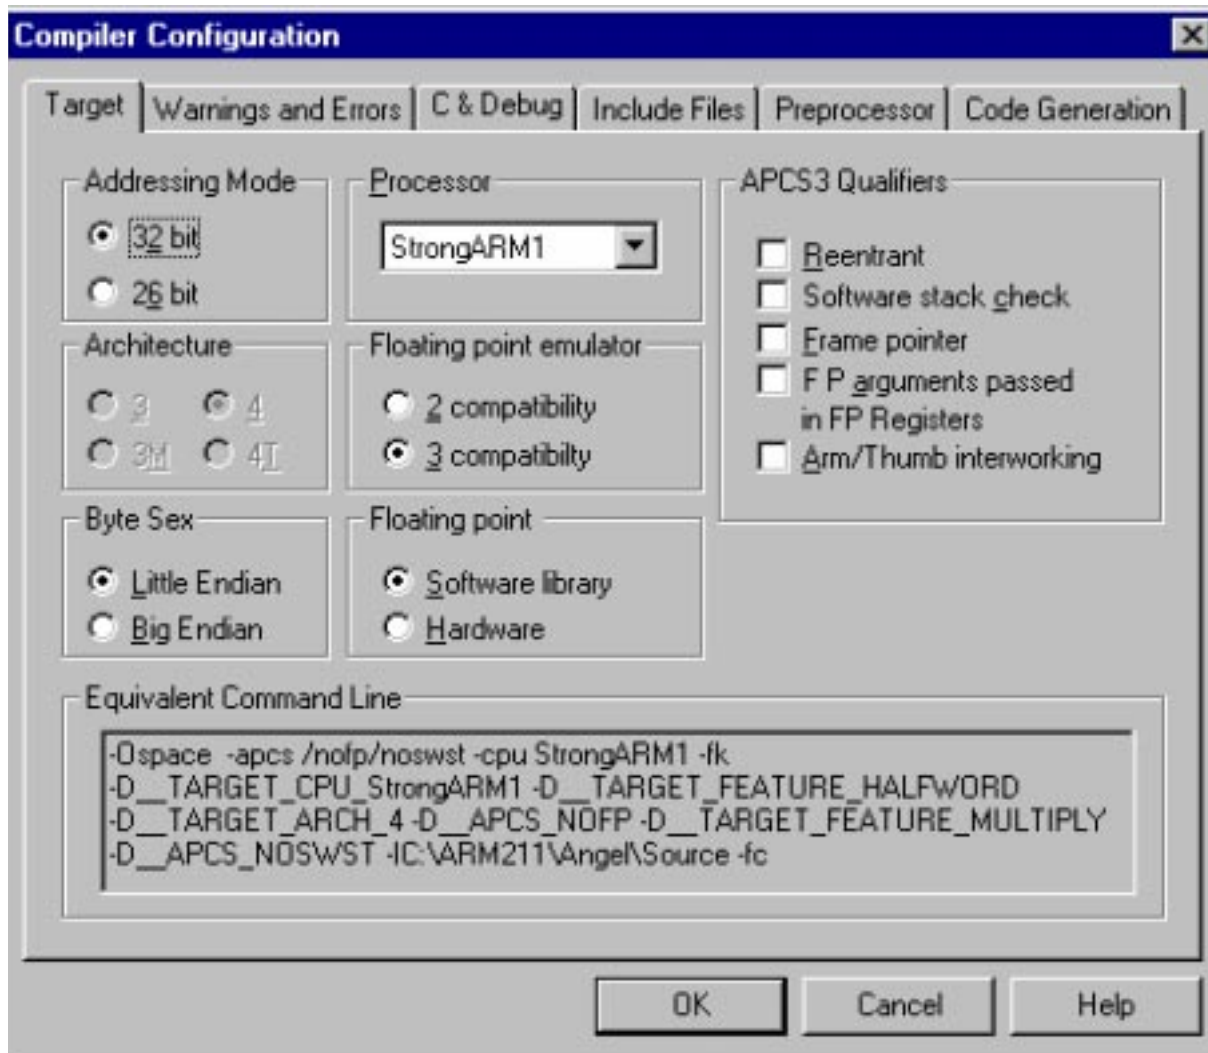

## Project Specific - settings

**Generic Settings for all tools**