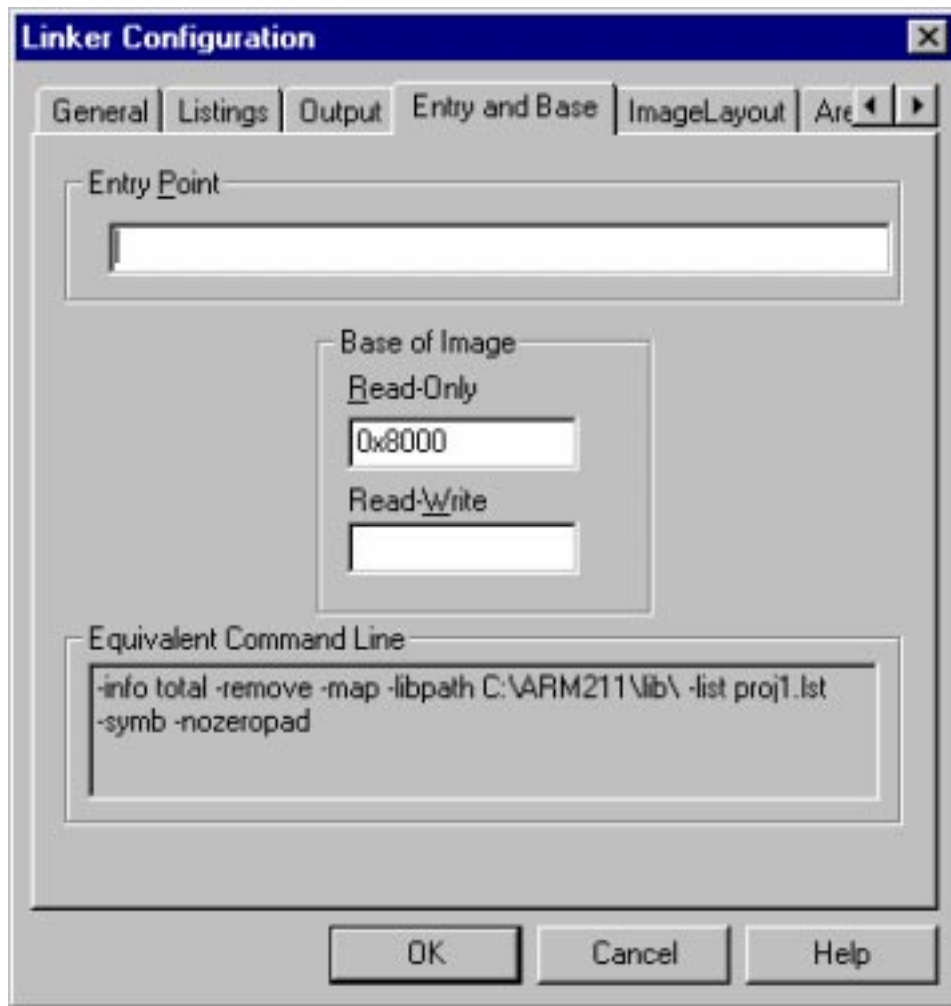

## Project Specific - settings

**Generic Settings for all tools**